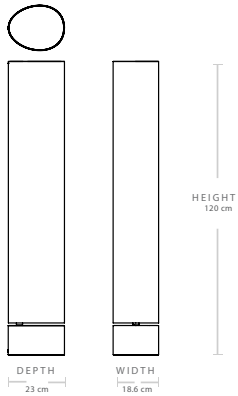

Unbound Floor lamp H120

Designed by Space Copenhagen - 2021

ITEM NUMBER	Unbound Floor Lamp - H120, EU (Canvas)	10083637
	Unbound Floor Lamp - H120, EU (White)	10083638

DESCRIPTION

The Unbound Collection fulfils Space Copenhagen's ambition to create a practical but poetic lantern with a distinctive sculptural character. The teardrop-shaped gray marble base of the series acts as an anchor, embodying stillness and weight. A rotating white linen or natural canvas shade with the same shape appears weightless, vibrant and flighty in contrast, and contains dimmable LEDs arrayed around the antique brass mast. The Unbound Lamp was conceived to cast a spacious atmospheric light and create a gentle 'Zen-like' ambience.

Materials & Finishes

SHADE FINISH	Canvas , White
	

BASE FINISH	Grey Marble
	

CORD SHAPE	Oval
CORD COLOR	Black
MATERIALS	Textile Shade, Marble Base

Dimensions

LAMP WIDTH	18.6 cm
LAMP DEPTH	23 cm
LAMP HEIGHT	120 cm
SHADE HEIGHT	107 cm
BASE HEIGHT	12 cm
DISTANCE TO SWITCH	50 cm
CORD LENGTH	200 cm

Weight

TOTAL WEIGHT	13.27 kg
SHADE WEIGHT	0.95 kg
BASE WEIGHT	12.32 kg

Number of parcels	1
PACKAGING LENGTH	28 cm
PACKAGING WIDTH	33 cm
PACKAGING HEIGHT	129.5 cm
PACKAGING WEIGHT	4.48 kg
GROSS WEIGHT	17.75 kg